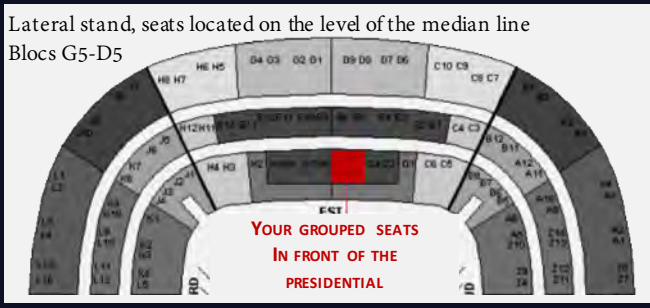

YOUR OFFICIAL CAT.1 SEAT FOR THE MATCH

THE BEST OF WINE

Tasting of selected wines, commented by our expert.

> « LE VILLAGE FFR » AT STADE DE FRANCE <

Reception area gathering Officials, Sponsors and International players!
Seated dinner, prognosis contest, CAT.1 ticketing...
A 100% RUGBY atmosphere with numerous animations.
Only 20 seats available... Book your table now!

€ 595 VAT excl./pers

Sales contact: hospitalite@nabu.fr - +33 (0)1 53 84 25 21 - www.nabu.fr